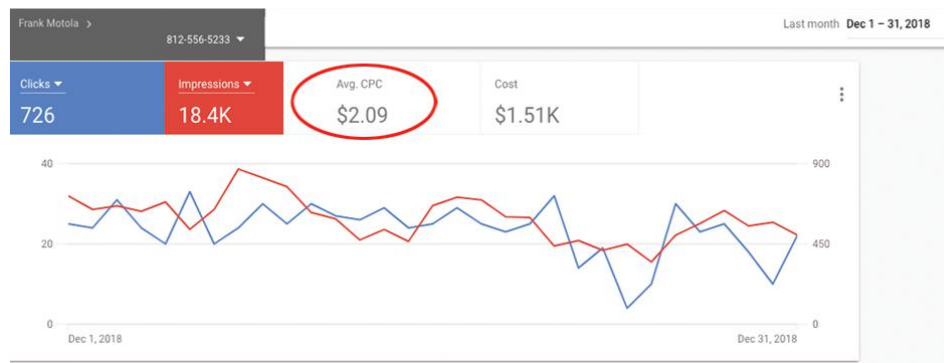

Brandtastic1.com Management:

One Full Month - Dec. 2018

- Avg. CPC - $2.09
- 726 Total Clicks
- Cost $1,500