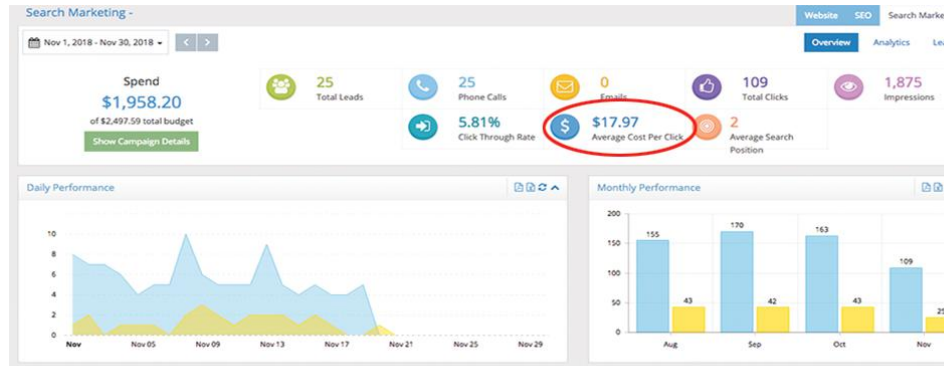

Ad Management

We Bring The Avg. CPC (Cost Per Click) Down

Previous Web.com Management:

One Full Month - Nov. 2018

- Avg. CPC - $17.97
- 109 Total Clicks
- Cost $1,958