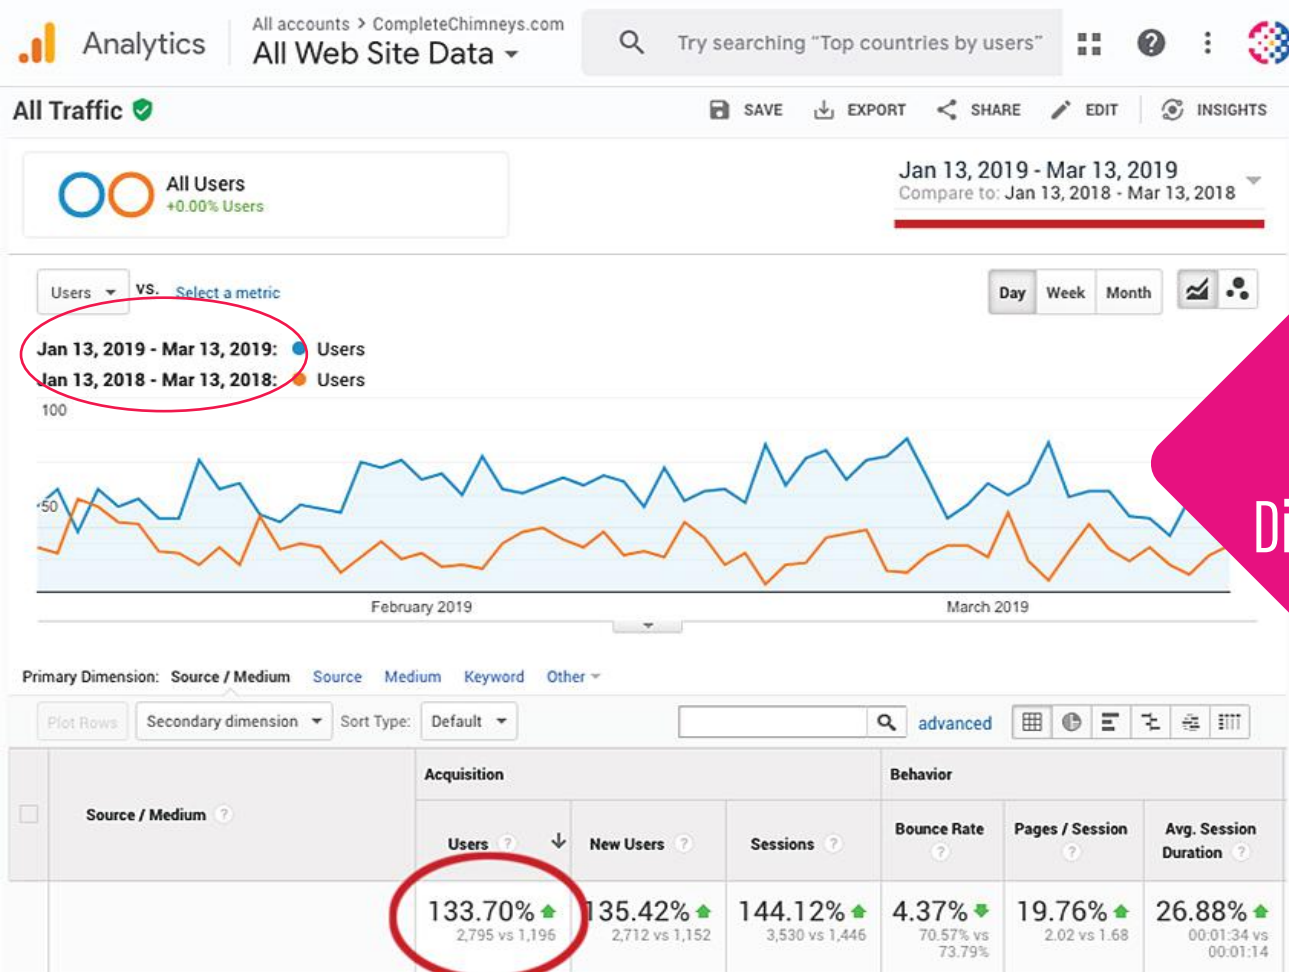

Web Visit Are Up 133% Year Over Year!